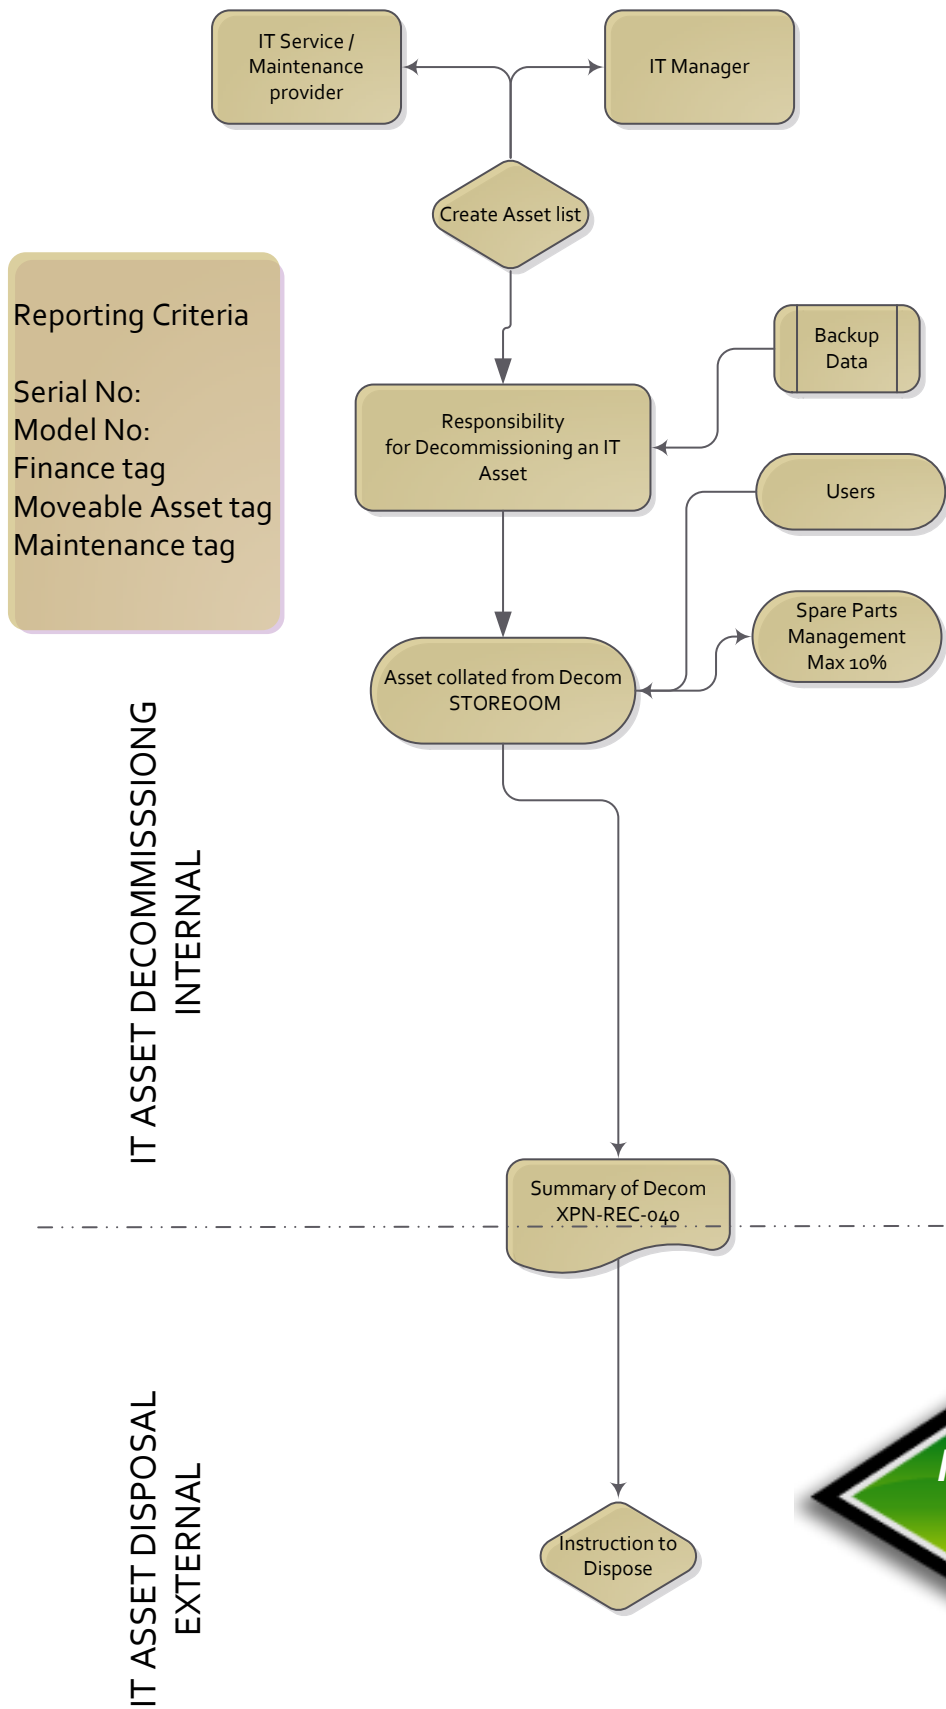

# DECOMM IT ASSETS

DECOMMISSIONING IT ASSETS

## Decom Starter Pack

- XPN-REC-040 Summary of Assets
- Bluetooth Scanner
- Make Decom easy with the right tools.
- Upload the inventory for a collection

## Decomwise !!!

- Allocate sufficient resources
- Predict user obstacles
- Prevent storage & organised chaos
- ewaste
- Think compliance